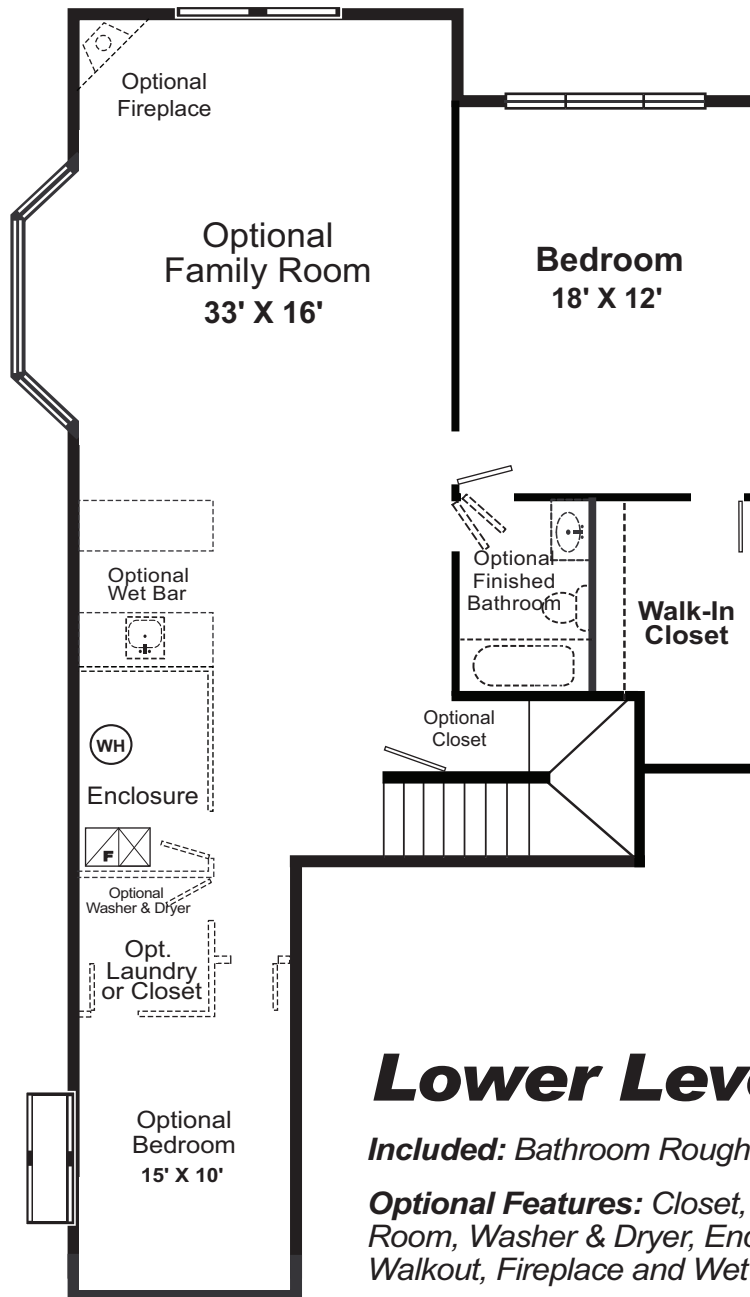

THE ASTER

3 BEDROOM
2 BATH
3,576 SQ.FT*

Optional Walk-Out

Lower Level

Included: Bathroom Rough In, Bedroom, and Walk-In Closet

Optional Features: Closet, Bedroom, Bathroom, Laundry Room, Washer & Dryer, Enclosure, Family Room, Walkout, Fireplace and Wet Bar are all optional features