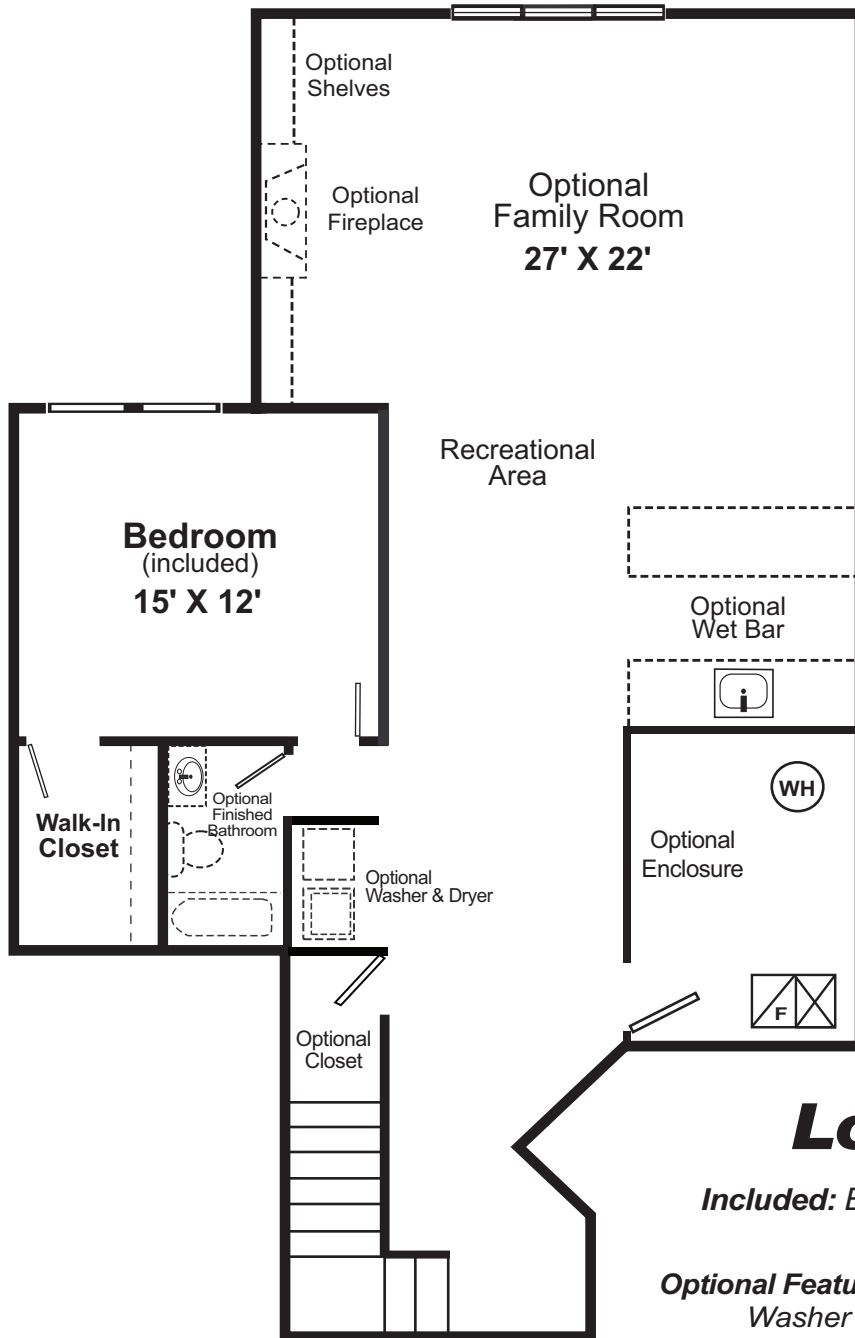

THE BUTTERCUP

3 BEDROOM
2 BATH
3,184 SQ.FT*

Optional Walkout

Lower Level

Included: Bathroom Rough In, Bedroom and Walk-In Closet

Optional Features: Family Room, Closet, Bathroom, Washer & Dryer, Enclosure, Walkout, Fireplace and Wet Bar are all optional features