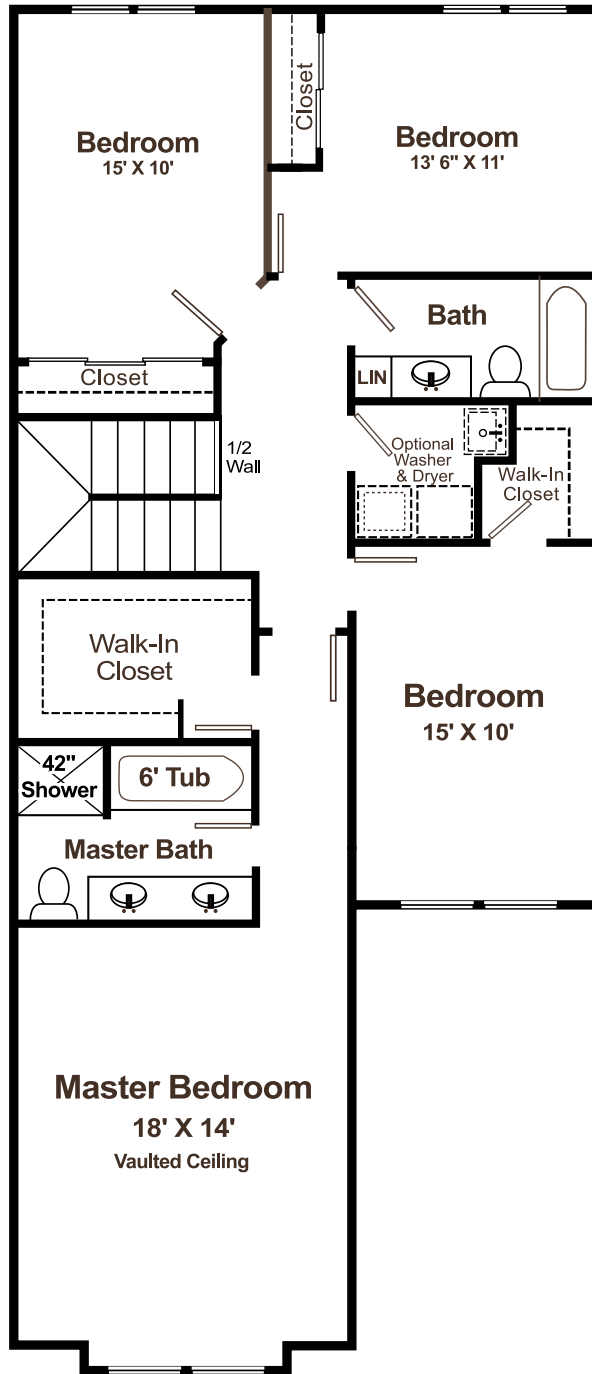

# THE DAISY

3-4 BEDROOMS  
2.5 BATHS  
3,910 SQ.FT\*

## **2nd Floor**

Standard Four Bedroom  
Floor Plan