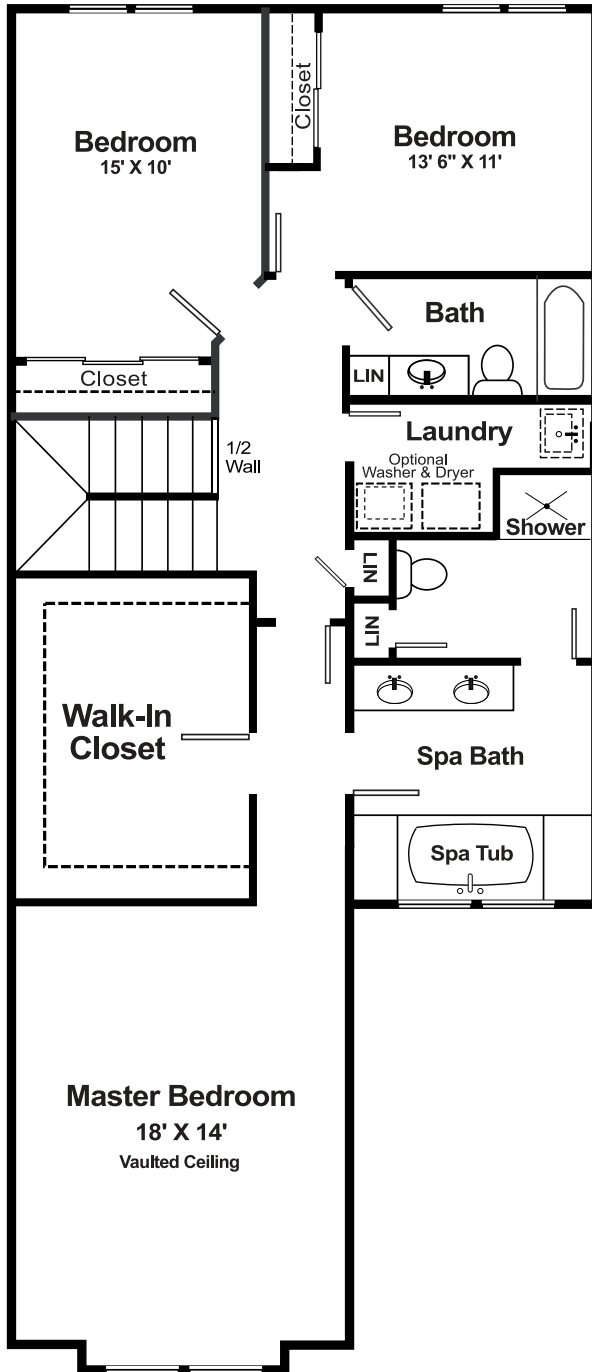

THE DAISY

3-4 BEDROOMS
2.5 BATHS
3,910 SQ.FT*

2nd Floor

*Optional Three Bedroom
Master Bedroom Suite Floorplan*

*w/ Spa Tub &
Extra Large Walk-In Closet*