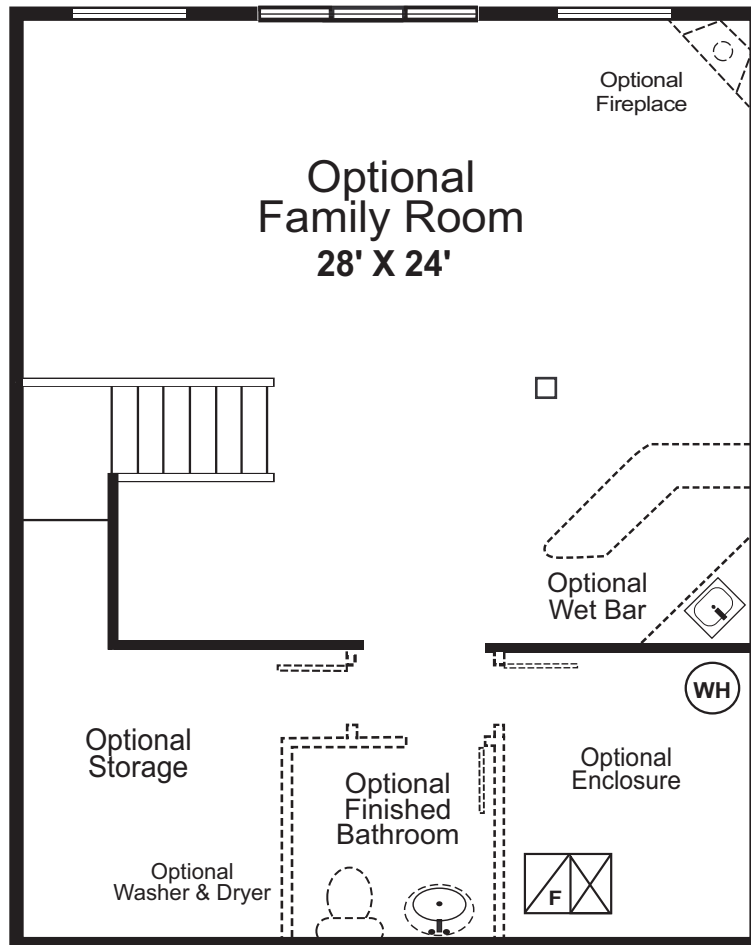

# THE DAISY

3-4 BEDROOMS  
2.5 BATHS  
3,910 SQ.FT\*

## Optional Walkout

## Lower Level

**Included:** Bathroom Rough In

**Optional Features:** Family Room, Bathroom, Enclosure,  
Storage, Fireplace, Washer & Dryer,  
Wet Bar and Walkout

\*\*price for options available upon request